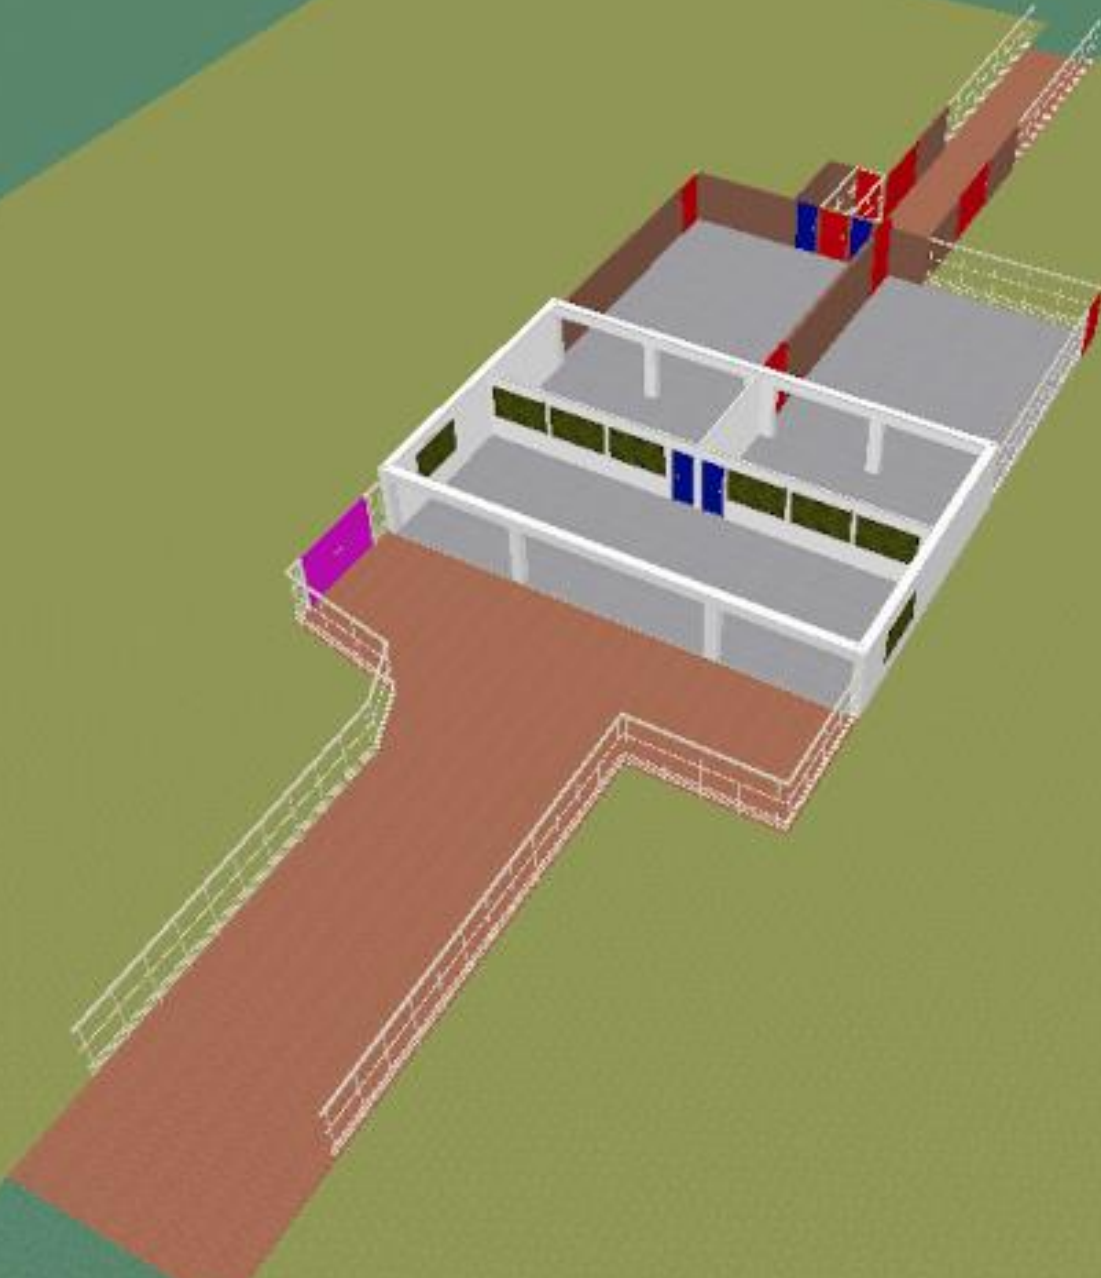

# Toli Bulag – wild camel shed – Ver 1

# Toli Bulag – wild camel shed – Ver 1

phase 2 – double fence  
for two groups management

camel handling area

# Toli Bulag – wild camel shed – Ver 2