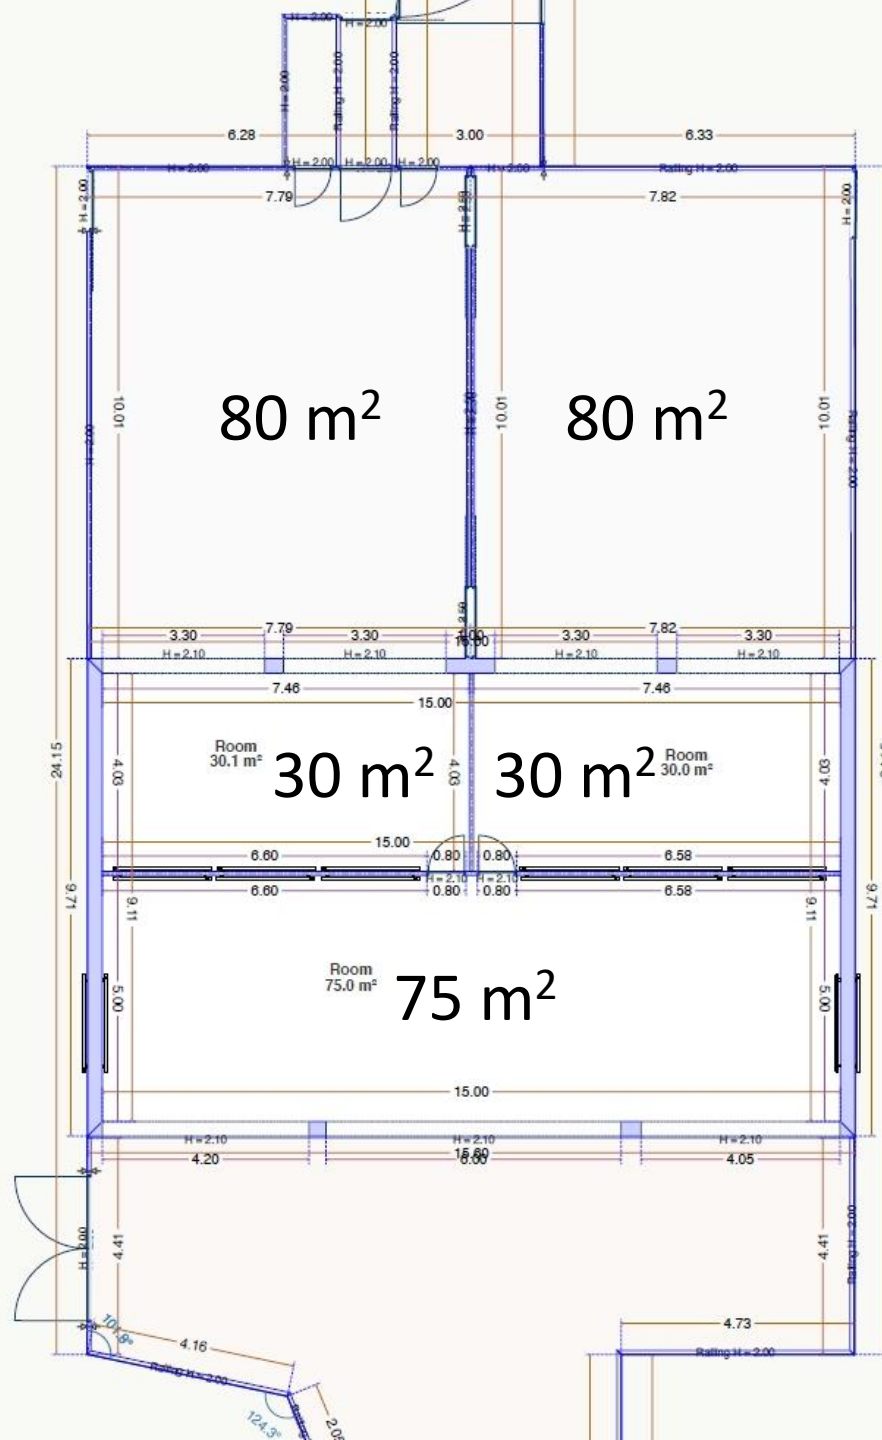

# Toli Bulag – wild camel shed – Ver 1

phase 2 – double fence  
for two groups management

camel handling area